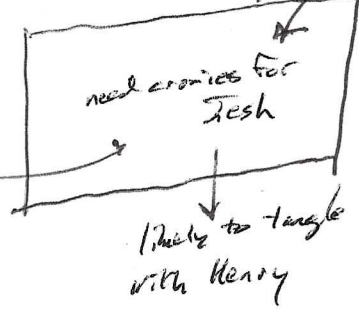

THE TOWN

Sally Huxtable – friend to Joseph

- Status: Townsfolk, Goddess

Joseph Harrison

- Status: Professional, Weakness: Blind eye
- Motivation: Settled life in a settled place
- **Agrees with Sally, concerned about the soldiers**

→ Michael to stand up to soldiers

Van Gulik – friend to Joseph

- Status: Respected, Curse: Disabled

Dr. Michael Beckett

- Status: Professional, Secret: Mutant, Blessing: Immunity to infection
- Motivation: Medical defense vs. plagues
- **Missed significance of soldiers, still figuring out mutations/disease relation; aware of the townsfolk's support of Jesh, exposed his disagreement with Jesh**

visits Van Gulik

700 SATAN™ – friend to Michael

- Curse: no physical activity, Curse: no contemporary knowledge, Gifted: Ancient Tech

Jesh Hickey – enemy to Michael

- Status: Preacher, Forte, Blessing

→ activity too smart to go toward Michael directly

Townie – friend to Bob

- Status: Townsfolk, Weakness: Greedy

Townsfolk – enemy to Horace, enemy to Bob

- Status: Townsfolk, Personality: Decent, Weakness: Insecure
- **Currently welcoming and receptive to Jesh**

response to Horace

inclined to stand up vs. Jesh

THE OUTLAND

Sabe – friend to Henry

- Experience, Powers, Status: Mutant (Chief among mutants)

Bob

- Status: Mutant
- Experience, Powers: Acid blisters
- **Motivation**

The gang/community

- Experience, Status: Mutant, Personality: Frightened

THE WASTELAND

Henry Britten

- Experience, Powers, Status: Mutant, Powers: Eyes/senses, Gifted: Ancient Tech
- **Helped Horace in the waste, going to see Dr. Beckett**

ARRIVALS

Zachary Biggs – enemy to Bob, *pls mutants to Dewey*

- Status: Lawman

Horace Humpford

- Larger than Life, Status: Outsider
- Motivation: Respite however temporary
- **Arriving in town openly, seeking Joseph**

→ not absolutely anti-mutant inclined toward order and focused subordination to military type concerns

Captain Dewey – enemy to Horace

- Status: Politician

Soldiers

- Status: Professional
- **Promised Joseph he'd be paid for gun care by Captain Dewey**

→ bit entitled but very aware that they're expected to keep order