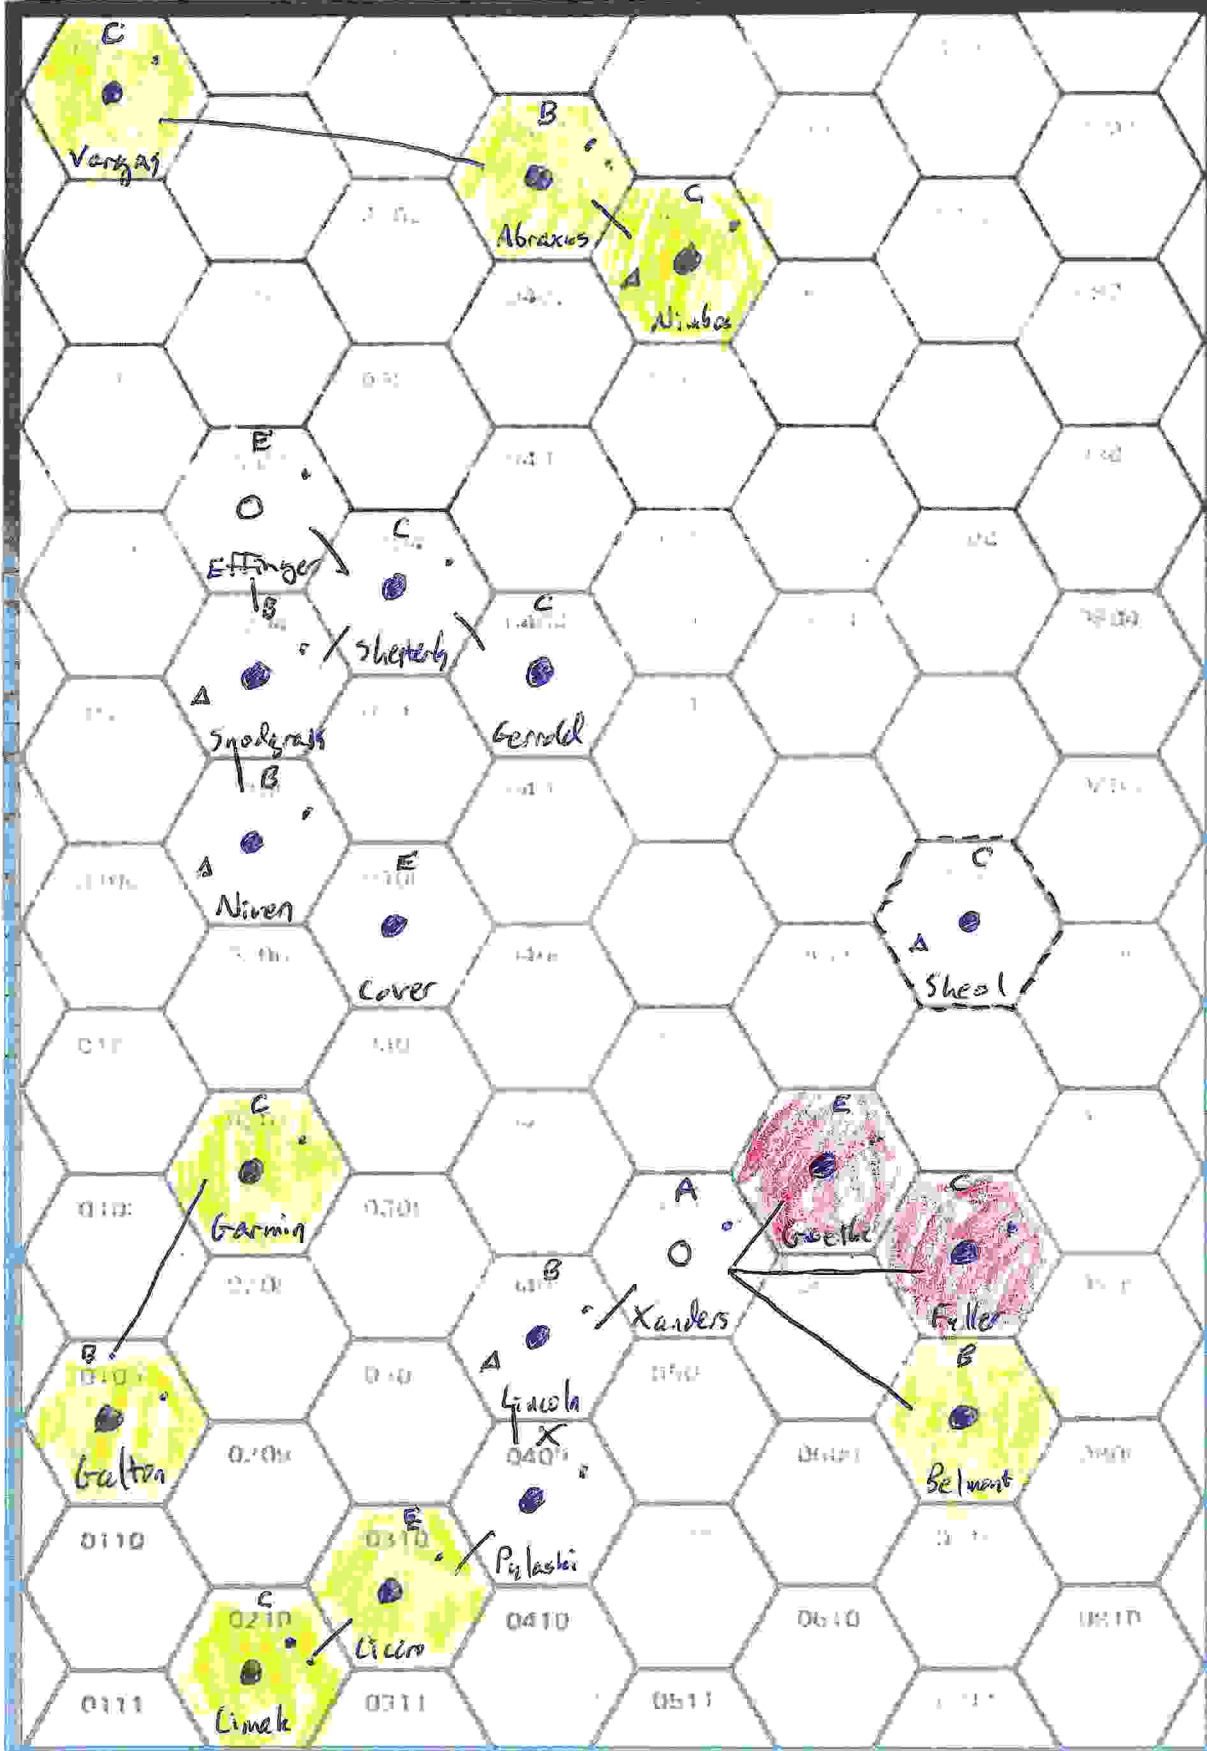

# SUBSECTOR MAP GRID

Indicate adjacent subsectors at boundaries of this map grid.

1. Subsector Name

YONDER

GM

2. Date of Preparation

June 2023

# SUBSECTOR MAP GRID

Indicate adjacent subsectors at boundaries of this map grid.

1. Subsector Name

YONDER players

2. Date of Preparation

June 2023