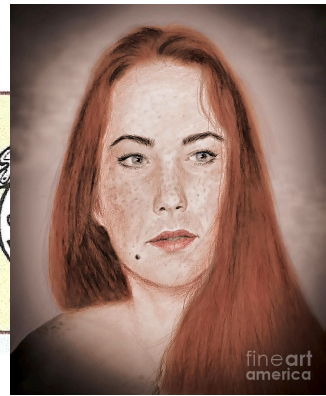

# HårnMaster CHARACTER PROFILE

Character Name: *SIYITÁ*  
Occupation/Title: *Embalmer*

### BIRTH/FAMILY

SPECIES <i>HUMAN</i>	SEX <i>FEMALE</i>
BIRTHDATE <i>Savor 6</i>	SUNSIGN <i>Tai</i>
BIRTHPLACE <i>Hårn village</i>	CULTURE <i>N/I</i>
SIBLING RANK <i>Fostered</i>	SOCIAL CLASS <i>S→F</i>
PARENT <i>Thrall → Tenant Farmer</i>	
ESTRANGEMENT <i>Unpopular</i>	
CLANHEAD <i>Uncle</i>	

### APPEARANCE

HEIGHT <i>4'7"</i>	FRAME <i>Average</i>
WEIGHT <i>109 lb</i>	COMELINESS <i>Average</i>
OTHER APPEARANCE <i>Fair Blue eyes Redhead</i>	
MEDICAL <i>Alcoholism (tendency)</i>	
<i>Touch 16 Comeliness 10</i>	